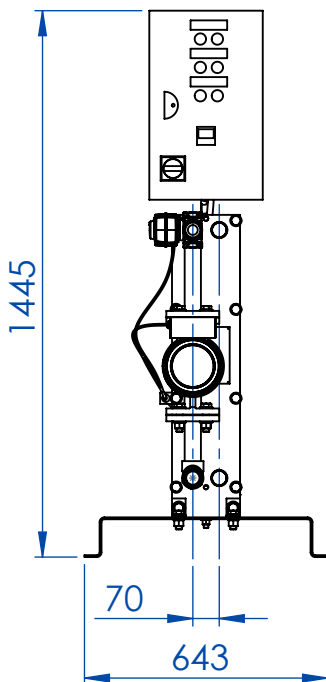

PORT	CONNECTION TYPE	FUNCTION
V1	1.25" BSPT FEMALE	BOILER RETURN
V4	1.25" BSPT FEMALE	BOILER FLOW
F2	1.25" BSPT MALE	DHW IN
F3	1.25" BSPT MALE	DHW OUT

ITEMS TO BE  
INSTALLED ON-SITE  
ONTO PIPEWORK