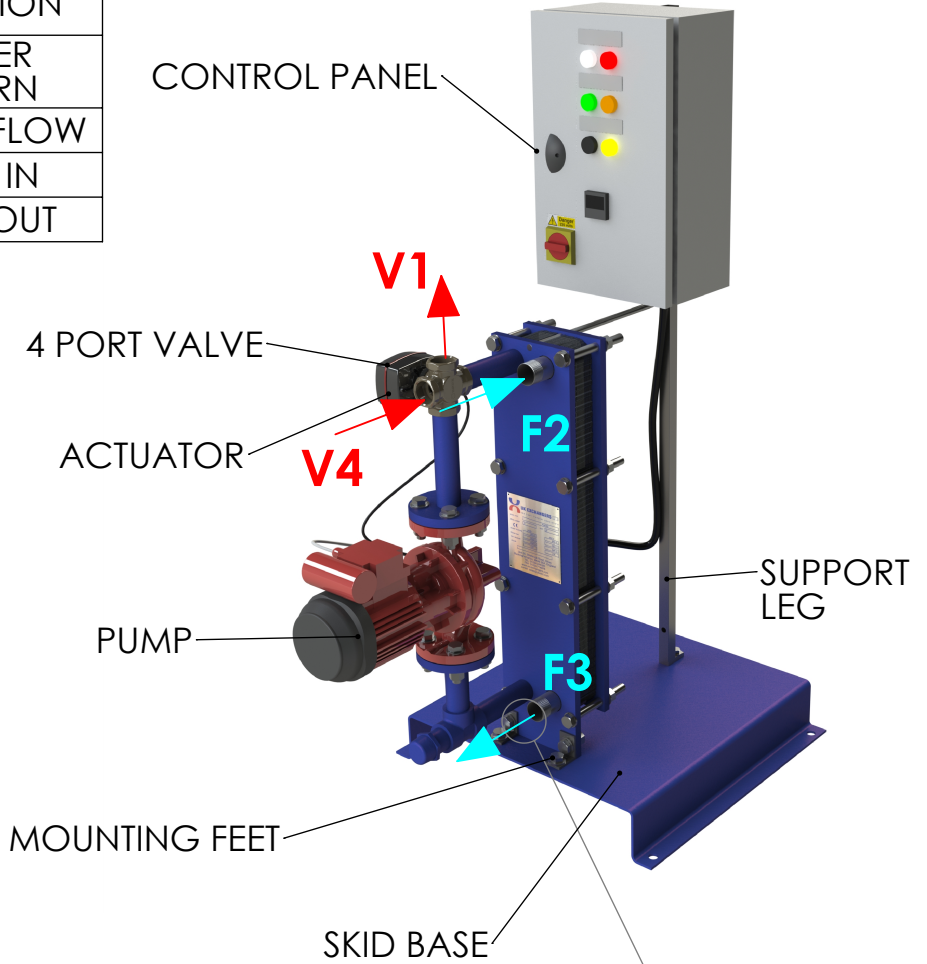

PORT	CONNECTION TYPE	FUNCTION
V1	1.25" BSPT FEMALE	BOILER RETURN
V4	1.25" BSPT FEMALE	BOILER FLOW
F2	1.25" BSPT MALE	DHW IN
F3	1.25" BSPT MALE	DHW OUT

ITEMS TO BE  
INSTALLED ON-SITE  
ONTO PIPEWORK