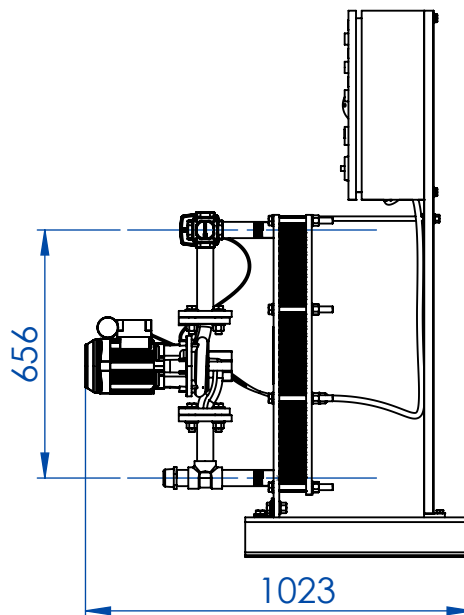

PORT	CONNECTION TYPE	FUNCTION
V1	1.25" BSPT FEMALE	BOILER RETURN
V4	1.25" BSPT FEMALE	BOILER FLOW
F2	1.25" BSPT MALE	DHW IN
F3	1.25" BSPT MALE	DHW OUT

ITEMS TO BE  
INSTALLED ON-SITE  
ONTO PIPEWORK