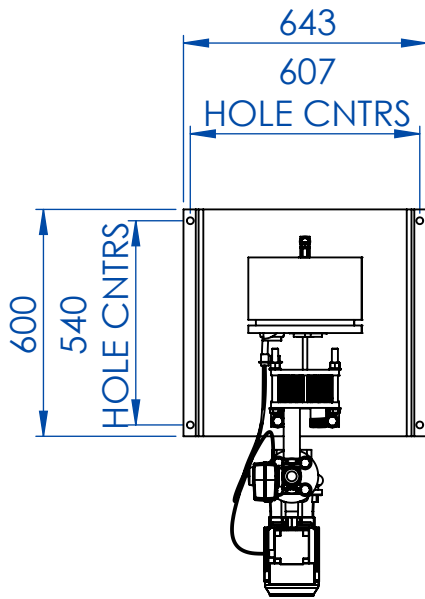

PORT	CONNECTION TYPE	FUNCTION
V1	1.25" BSPT FEMALE	BOILER RETURN
V4	1.25" BSPT FEMALE	BOILER FLOW
F2	1.25" BSPT MALE	DHW IN
F3	1.25" BSPT MALE	DHW OUT

ITEMS TO BE  
INSTALLED ON-SITE  
ONTO PIPEWORK