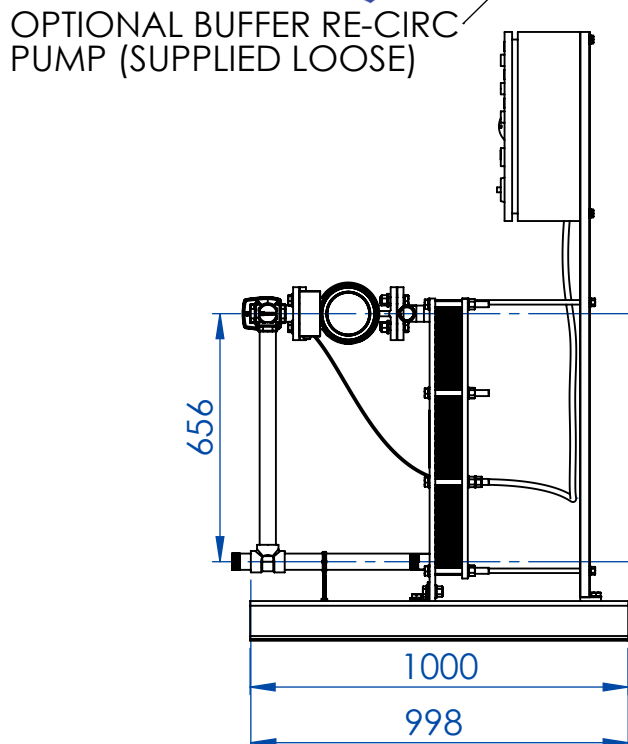

PORT	CONNECTION TYPE	FUNCTION
F4	1.25" BSPT MALE	BOILER RETURN
V1	1.25" BSPT FEMALE	BOILER FLOW
F3	1.25" BSPT MALE	DHW INLET
F2	1.25" BSPT MALE	DHW OUTLET

OPTIONAL BUFFER RE-CIRC PUMP (SUPPLIED LOOSE)