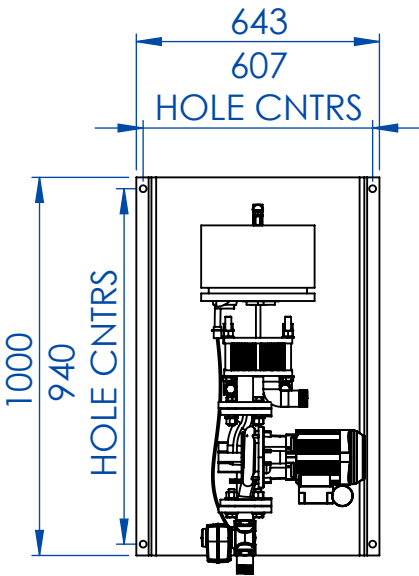

PORT	CONNECTION TYPE	FUNCTION
F4	1.25" BSPT MALE	BOILER RETURN
V1	1.25" BSPT FEMALE	BOILER FLOW
F3	1.25" BSPT MALE	DHW INLET
F2	1.25" BSPT MALE	DHW OUTLET

OPTIONAL BUFFER RE-CIRC PUMP (SUPPLIED LOOSE)