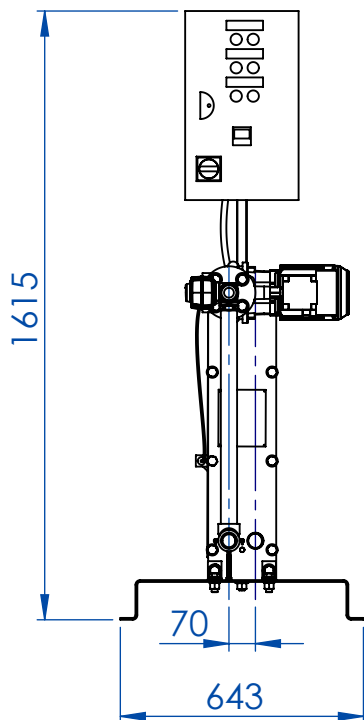

PORT	CONNECTION TYPE	FUNCTION
F4	1.25" BSPT MALE	BOILER RETURN
V1	1.25" BSPT FEMALE	BOILER FLOW
F3	1.25" BSPT MALE	DHW INLET
F2	1.25" BSPT MALE	DHW OUTLET

OPTIONAL BUFFER RE-CIRC PUMP (SUPPLIED LOOSE)