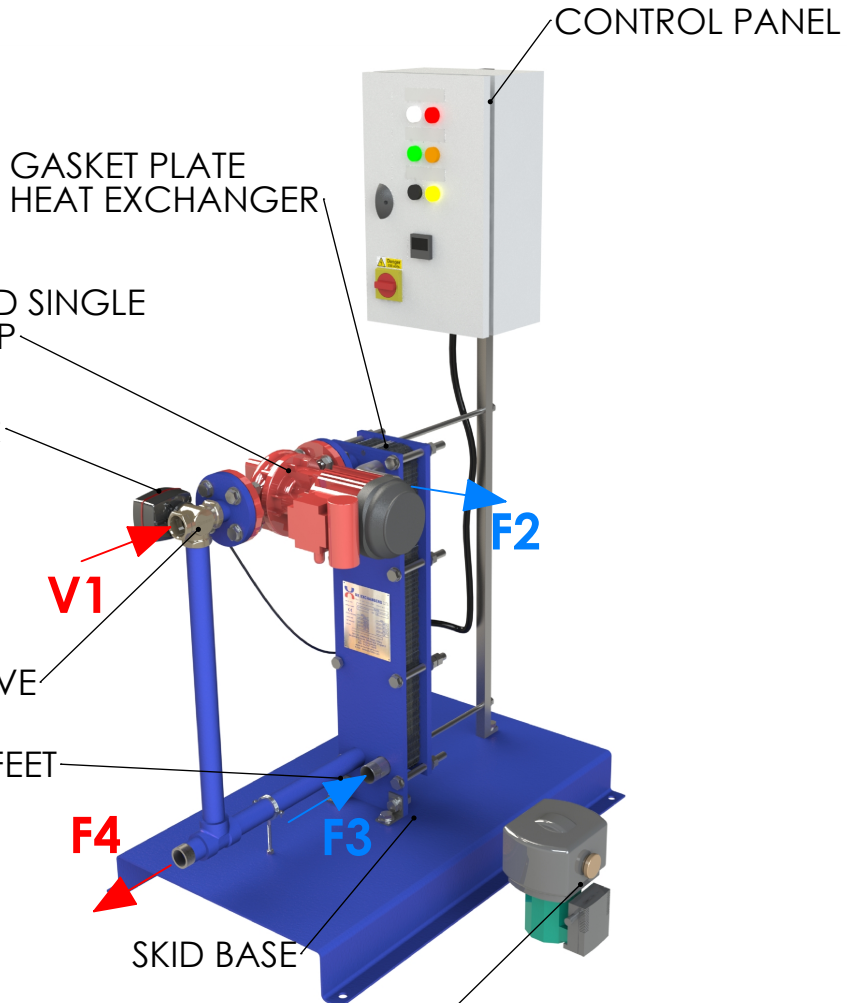

UK EXCHANGERS LTD
the heat transfer specialists

UKE 8 3-Port Instant Hot Water Packaged Unit
50-350kW Single Head Primary Pump

Telephone: +44 (0)1234 244320

Email: sales@ukeltd.com

Unit 55, Stilebrook Road, Olne, Buckinghamshire, MK46 5EA, United Kingdom

PORT	CONNECTION TYPE	FUNCTION
F4	1.25" BSPT MALE	BOILER RETURN
V1	1.25" BSPT FEMALE	BOILER FLOW
F3	1.25" BSPT MALE	DHW INLET
F2	1.25" BSPT MALE	DHW OUTLET

OPTIONAL BUFFER RE-CIRC PUMP (SUPPLIED LOOSE)